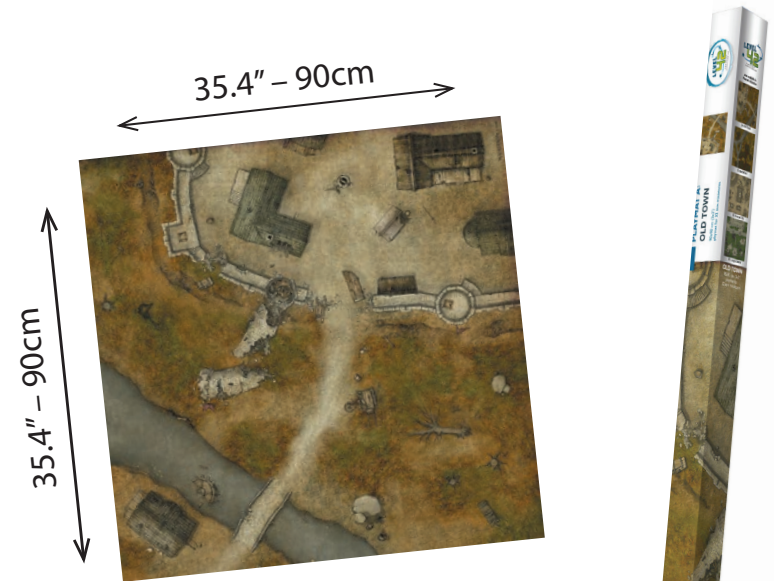

FANTASY MINIATURE GAMES

GENERIC FANTASY PLAYMATS

This 90x90cm playmat features a fantastic setup for any 28-32mm miniature game, and deepens the game atmosphere.

SHIPPING SPECIFICATIONS

- Material: printed cloth (top), rubber (bottom)
- Unit Dimensions: 35.4x35.4"/90x90cm
- Weight (kg): 0,6
- Playmat Case Dimensions: 2.7x2.7x37.4"/6x6x95cm
- Playmat Case Weight (kg): 1
- Case Count (units): 10
- Case Dimensions: 12.5x/6.3x37"/32x16x97cm
- Box weight (kg): 11
- S.R.P.: 45€

- **SOFT SURFACE**
- **NOT-SLIP**
- **GIANT SIZE (90X90)**

4 AVAILABLE DESIGNS:

S.K.U.: ACSP0007
EAN: 3663411100072

S.K.U.: ACSP0008
EAN: 3663411100089

S.K.U.: ACSP0010
EAN: 3663411100102

S.K.U.: ACSP0011
EAN: 3663411100119